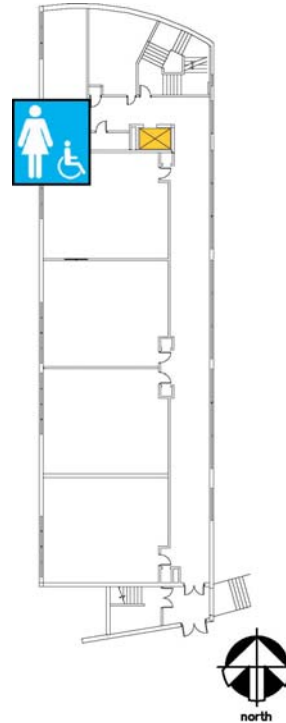

School Access Description

Restrooms:

- Girls' and boys toilets on this floor are accessible.

Elevator:

- An elevator is located in the lobby at the center of the building, accessing all four floor levels.

School Access Description

Restrooms:

Elevator:

- The unisex restroom on this floor is accessible.
- An elevator is located at the center of the building, accessing all four floor levels.

Rooftop Alternative Elementary (K-8) School

500 Corbett Avenue
San Francisco, CA 94114
Tel: (415)522-6736

Second Floor Plan

• Accessible ♦ Functionally accessible

Accessibility		Location	Condition
	Access path of travel	elevator	•
	Accessible parking stall	not applicable	
	Passenger loading zone	not applicable	
	Accessible entrance	not applicable	
	Ramp	not applicable	
	Boys' toilet, Girls' toilet, Unisex restroom	girls' restroom at lobby	•
	Drinking fountain	not applicable	
	Elevator	lobby, center of building	•
	TDD (text telephone)	none	

School Access Description

Restrooms:

Elevator:

- Girls' toilet on this floor is accessible.
- An elevator is located at the center of the building, accessing all four floor levels.

Rooftop Alternative Elementary (K-8) School