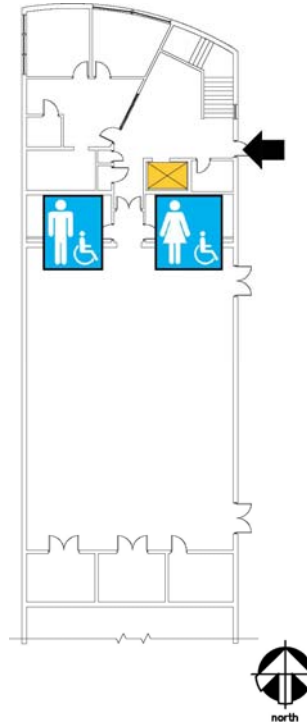

Rooftop Alternative Elementary (K-8) School

500 Corbett Avenue
San Francisco, CA 94114
Tel: (415)522-6736

First Floor Plan

• Accessible ♦ Functionally accessible

Accessibility		Location	Condition
	Access path of travel	elevator	•
	Accessible parking stall	not applicable	
	Passenger loading zone	not applicable	
	Accessible entrance	main east entry	•
	Ramp	not applicable	
	Boys' toilet, Girls' toilet, Unisex restroom	center corridor, next to multi-purpose room	•
	Drinking fountain	not applicable	
	Elevator	main lobby, center of building	•
	TDD (text telephone)	none	

School Access Description

Restrooms:

- Girls' and boys toilets on this floor are accessible.

Elevator:

- An elevator is located in the lobby at the center of the building, accessing all four floor levels.

School Access Description

Restrooms:

- Boys' toilet on this floor accessible.

Elevator:

- An elevator is located at the center of the building, accessing all four floor levels.