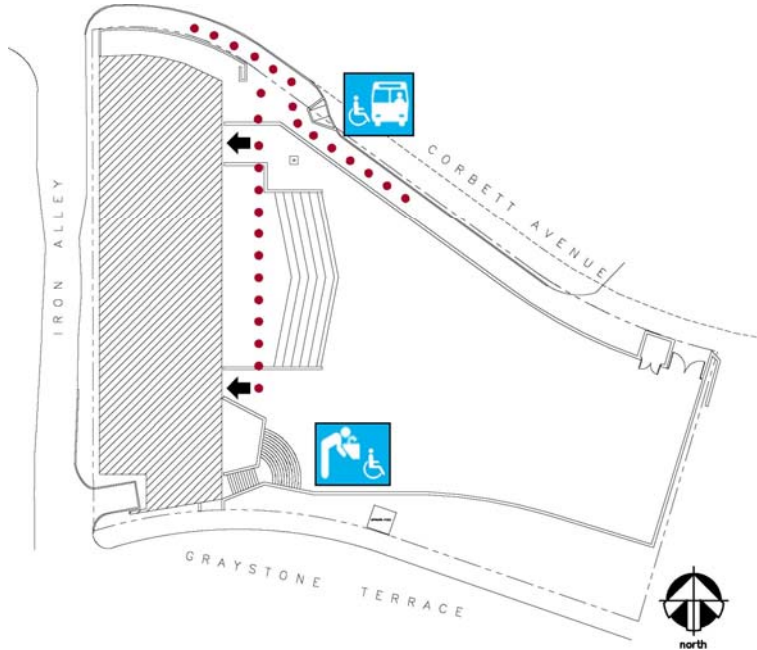

Rooftop Alternative Elementary (K-8) School

500 Corbett Avenue
San Francisco, CA 94114
Tel: (415)522-6736

Site Plan

• Accessible ♦ Functionally accessible

Accessibility		Location	Condition
•••••	Access path of travel	from Corbett Avenue, in front of school	♦
	Accessible parking stall	not applicable	
	Passenger loading zone	on Corbett Avenue, in front of school	♦
	Accessible entrance	from Corbett Avenue	•
	Ramp	not applicable	
	Boys' toilet, Girls' toilet, Unisex restroom	not applicable	
	Drinking fountain	rear of playground	•
	Elevator	not applicable	
	TDD (text telephone)	not applicable	

School Access Description

Parking:

- There is no parking on the site.
- Street parking is difficult to find.

Accessibility/Entrance:

- Access to the school is north entrance. The marked accessible gate is to remain unlocked during school hours and for special events. If the gate is locked, call the school number listed above.
- Sidewalks along Corbett Avenue are moderately sloping and in good condition.

Rooftop Alternative Elementary (K-8) School

500 Corbett Avenue
San Francisco, CA 94114
Tel: (415)522-6736

First Floor Plan

• Accessible ♦ Functionally accessible

Accessibility		Location	Condition
	Access path of travel	elevator	•
	Accessible parking stall	not applicable	
	Passenger loading zone	not applicable	
	Accessible entrance	main east entry	•
	Ramp	not applicable	
	Boys' toilet, Girls' toilet, Unisex restroom	center corridor, next to multi-purpose room	•
	Drinking fountain	not applicable	
	Elevator	main lobby, center of building	•
	TDD (text telephone)	none	

School Access Description

Restrooms:

- Boys' toilet on this floor accessible.

Elevator:

- An elevator is located at the center of the building, accessing all four floor levels.