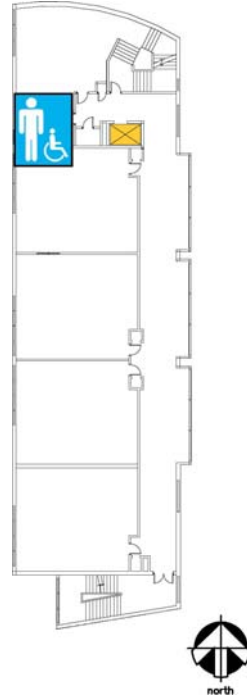

School Access Description

Restrooms:

- Girls' and boys toilets on this floor are accessible.

Elevator:

- An elevator is located in the lobby at the center of the building, accessing all four floor levels.

School Access Description

Restrooms:

Elevator:

- Girls' toilet on this floor is accessible.
- An elevator is located at the center of the building, accessing all four floor levels.

Rooftop Alternative Elementary (K-8) School

500 Corbett Avenue
San Francisco, CA 94114
Tel: (415)522-6736

Third Floor Plan

● Accessible ◆ Functionally accessible

Accessibility		Location	Condition
● ● ● ● ●	Access path of travel	elevator	●
	Accessible parking stall	not applicable	
	Passenger loading zone	not applicable	
	Accessible entrance	not applicable	
	Ramp	not applicable	
	Boys' toilet, Girls' toilet, Unisex restroom	boys' restroom at lobby	●
	Drinking fountain	not applicable	
	Elevator	lobby, center of building	●
	TDD (text telephone)	none	

School Access Description

Restrooms:

- Boys' toilet on this floor accessible.

Elevator:

- An elevator is located at the center of the building, accessing all four floor levels.