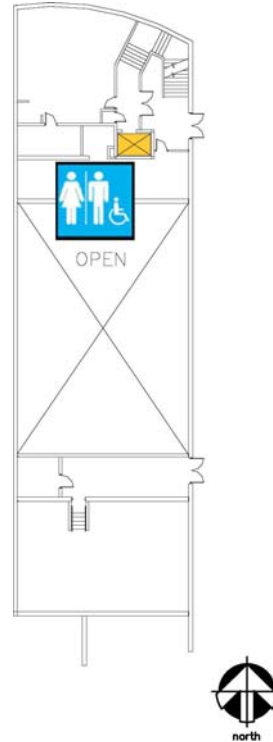

Rooftop Alternative Elementary (K-8) School

500 Corbett Avenue
San Francisco, CA 94114
Tel: (415)522-6736

First Floor Plan

• Accessible ♦ Functionally accessible

Accessibility		Location	Condition
	Access path of travel	elevator	•
	Accessible parking stall	not applicable	
	Passenger loading zone	not applicable	
	Accessible entrance	main east entry	•
	Ramp	not applicable	
	Boys' toilet, Girls' toilet, Unisex restroom	center corridor, next to multi-purpose room	•
	Drinking fountain	not applicable	
	Elevator	main lobby, center of building	•
	TDD (text telephone)	none	

School Access Description

Restrooms:

- Girls' and boys toilets on this floor are accessible.

Elevator:

- An elevator is located in the lobby at the center of the building, accessing all four floor levels.

Rooftop Alternative Elementary (K-8) School

500 Corbett Avenue
San Francisco, CA 94114
Tel: (415)522-6736

Mezzanine Plan

● Accessible ◆ Functionally accessible

Accessibility		Location	Condition
◆◆◆◆	Access path of travel	elevator	●
◆	Accessible parking stall	not applicable	
◆	Passenger loading zone	not applicable	
◆	Accessible entrance	not applicable	
◆	Ramp	not applicable	
◆◆◆◆	Boys' toilet, Girls' toilet, Unisex restroom	unisex restroom at lobby	●
◆	Drinking fountain	not applicable	
◆	Elevator	lobby, center of building	●
◆	TDD (text telephone)	none	

School Access Description

Restrooms:

Elevator:

- The unisex restroom on this floor is accessible.
- An elevator is located at the center of the building, accessing all four floor levels.

Rooftop Alternative Elementary (K-8) School